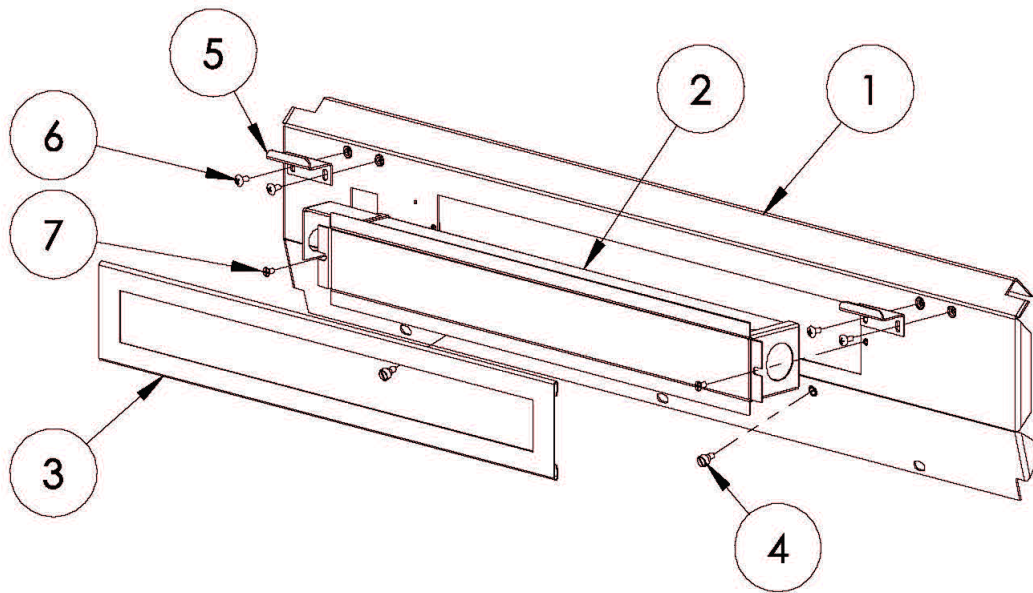

## SMART36 IR Panel Assembly

Click on any circled item, then add the part to your cart. If it won't click, the part is not available. If the part is not available, please call us at: 888.988.4546

Item	Part No.	Name	Qty	Uom	NOTES
1	80842	IR PANEL WELDMENT, L36	1	EA	
2	32989	IR ROTIS, BURNER ONLY (MEDIUM-21 IN.)	1	EA	
3	32992	IR BURNER FRAME ONLY (MEDIUM-21 IN.)	1	EA	
4	32222	SCREW, SHLDR, #10-32 X 1/4, SLTD, SS, 1/4 DIA X 1/8	2	EA	
5	32133	REAR RETAIN ING BRACKET, WARMING RACK	2	EA	
6	14014	SCREW #8-32 x 3/8 PH TRUSS HEAD S/S	4	EA	
7	32644	SCREW, #8-32 X 5/16 PH, FLAT HD	2	EA	